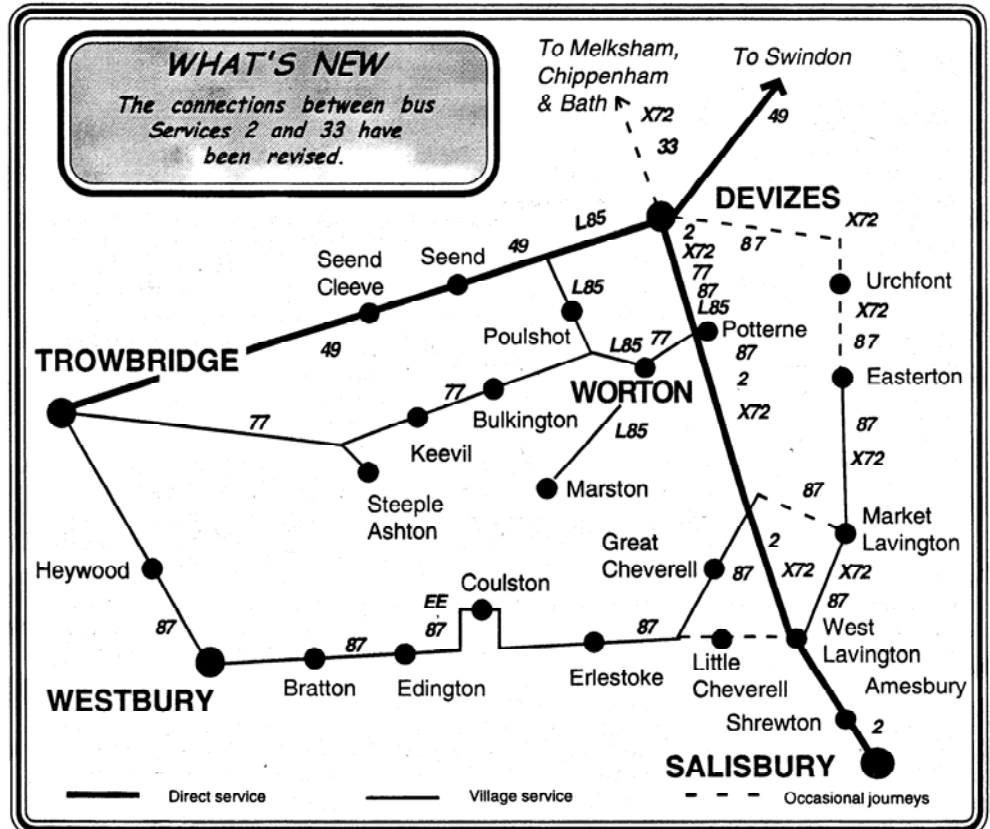

DEVIZES to SALISBURY, WESTBURY & TROWBRIDGE

Other leaflets are available from your local library, Tourist Information Centre or by ringing the **Wiltshire Bus Enquiry Line** on ☎ 08457 090 899

:: From 4th June 2005 ::